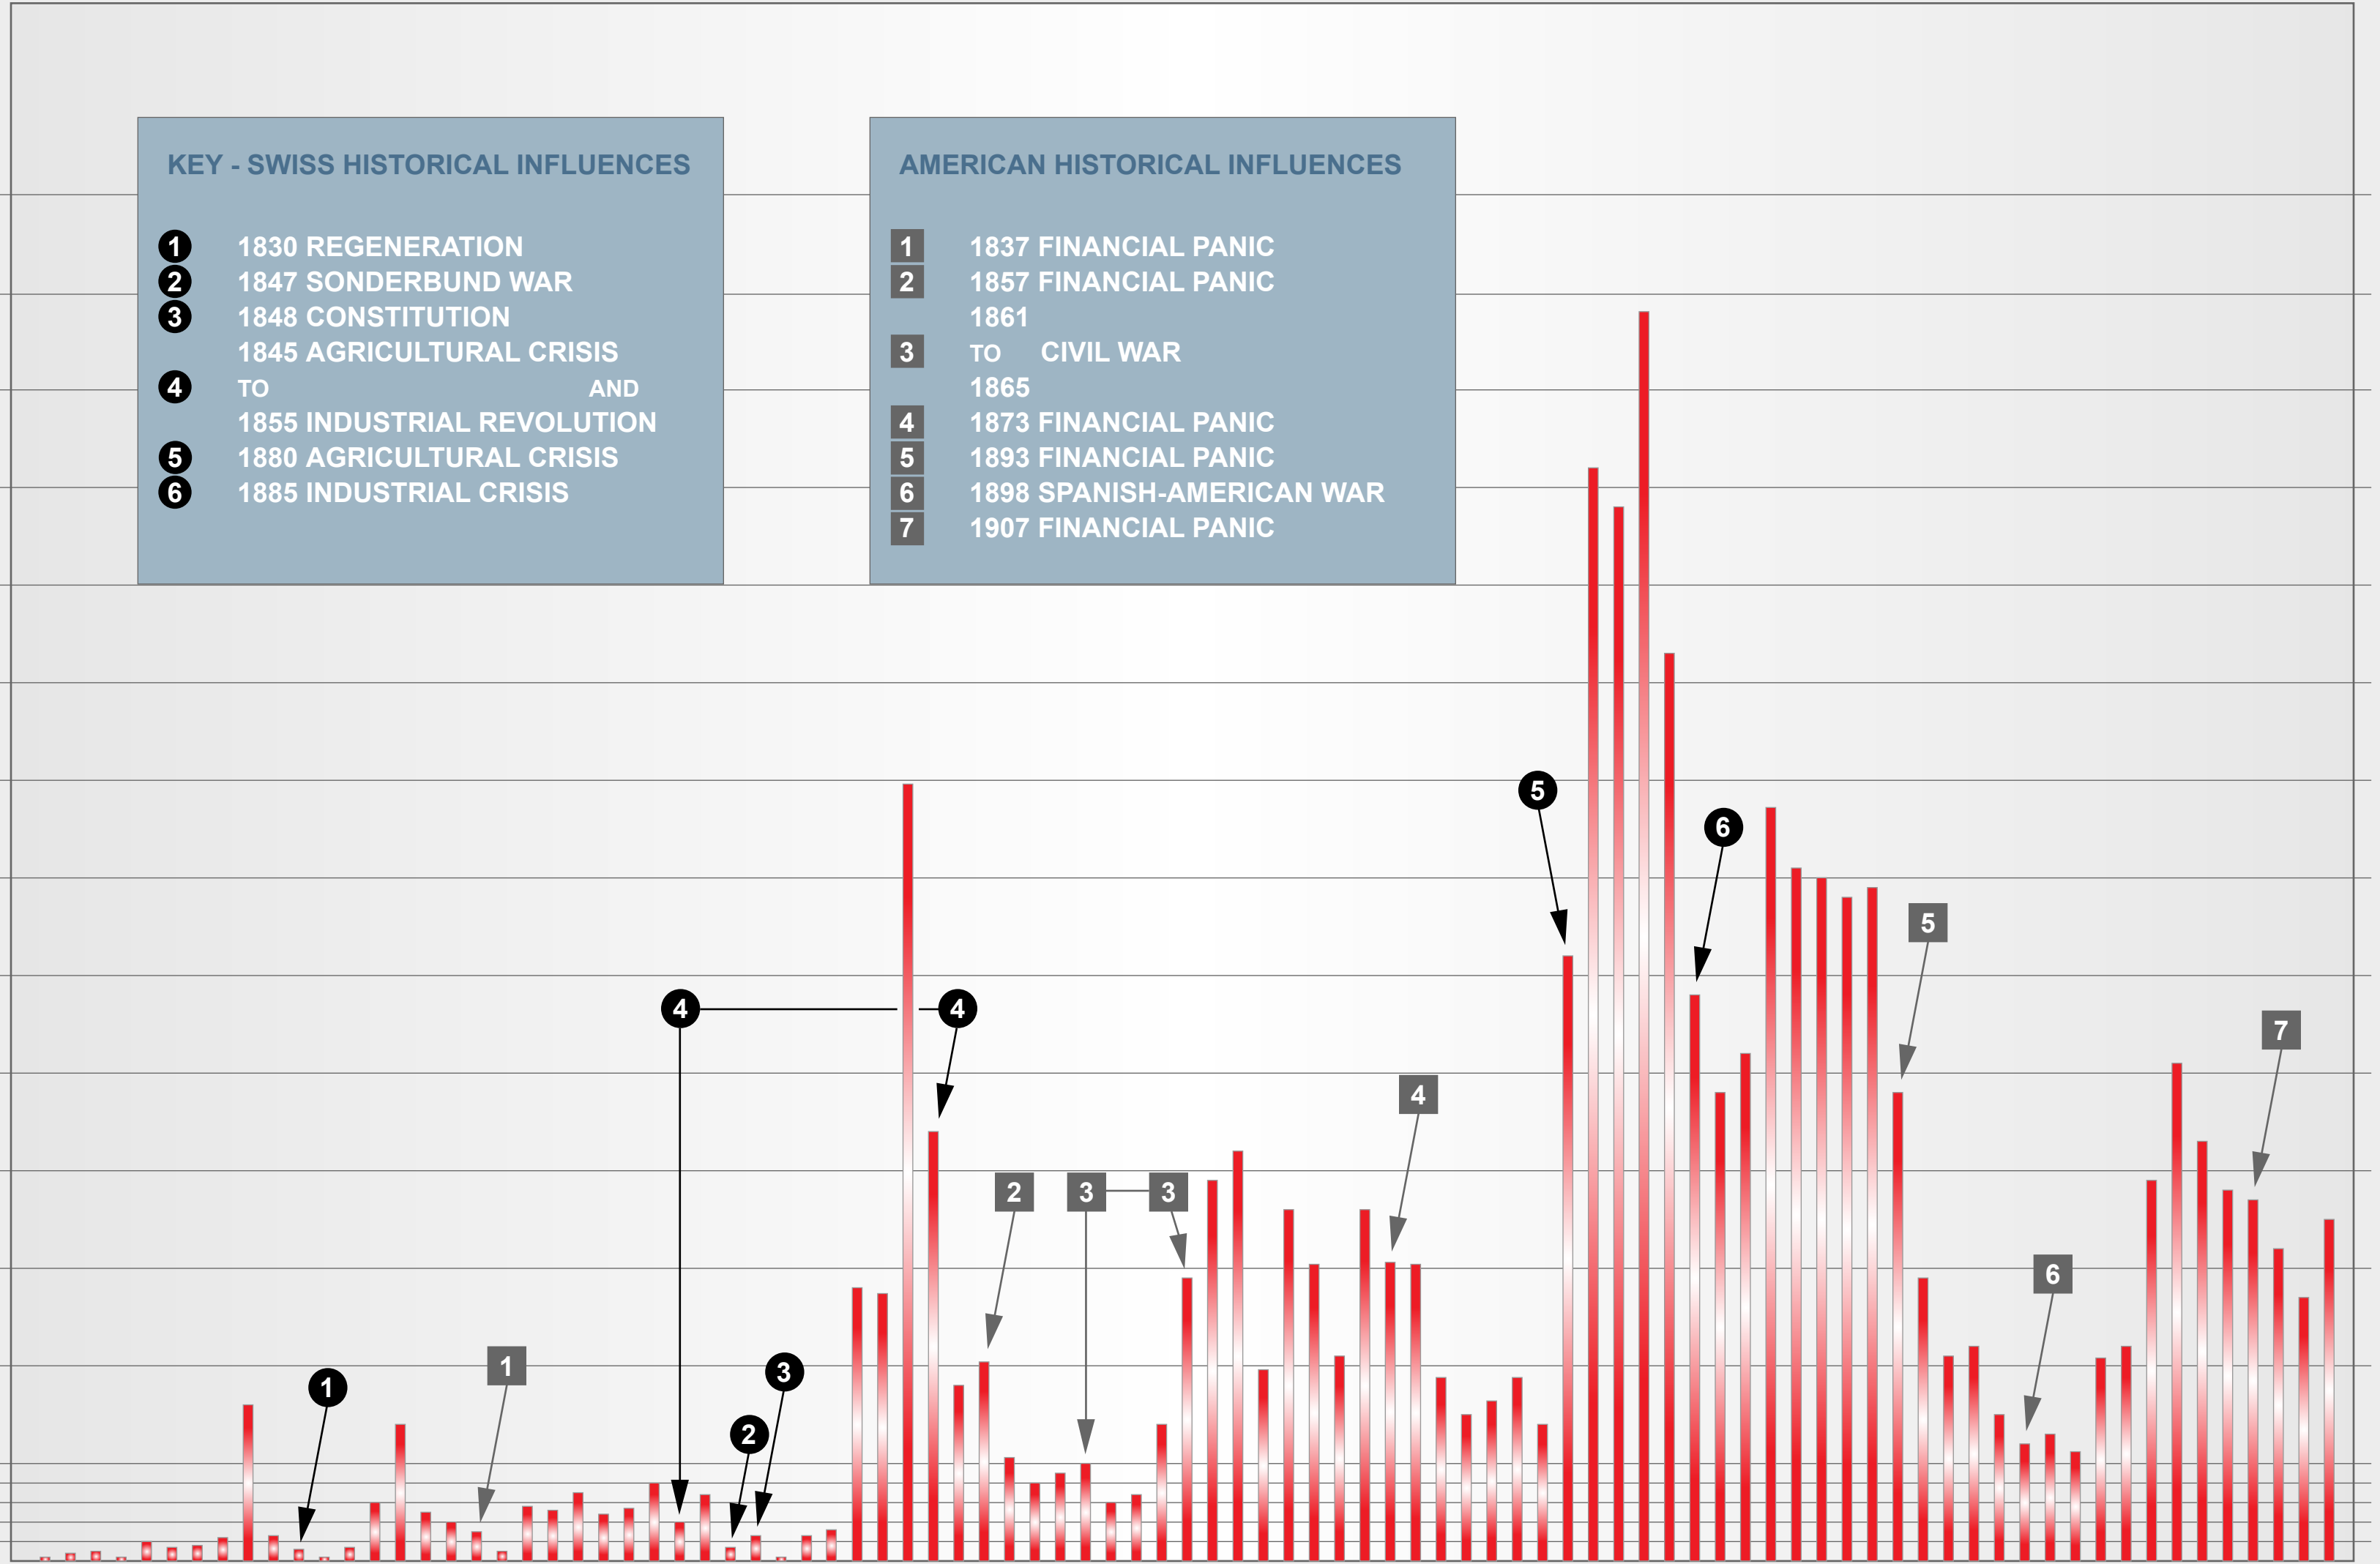

SWISS EMIGRATION: 1820 - 1910

KEY - SWISS HISTORICAL INFLUENCES

- 1** 1830 REGENERATION
- 2** 1847 SONDERBUND WAR
- 3** 1848 CONSTITUTION
- 4** 1845 AGRICULTURAL CRISIS TO AND 1855 INDUSTRIAL REVOLUTION
- 5** 1880 AGRICULTURAL CRISIS
- 6** 1885 INDUSTRIAL CRISIS

AMERICAN HISTORICAL INFLUENCES

- 1** 1837 FINANCIAL PANIC
- 2** 1857 FINANCIAL PANIC 1861 TO CIVIL WAR 1865
- 3** 1873 FINANCIAL PANIC
- 4** 1893 FINANCIAL PANIC
- 5** 1898 SPANISH-AMERICAN WAR
- 6** 1907 FINANCIAL PANIC

13000
12000
11000
10000
9000
8000
7000
6000
5000
4000
3000
2000
1000
800
600
400
200
0

YEAR OF EMIGRATION